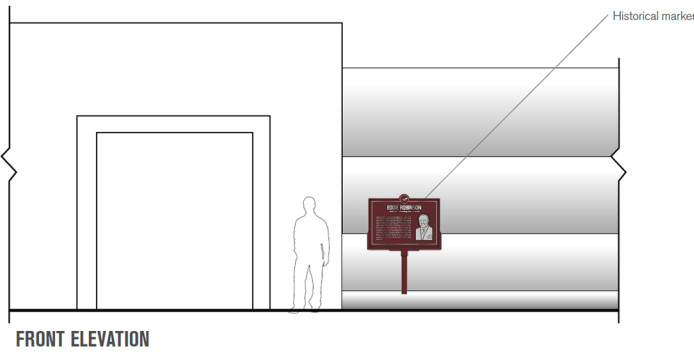

"The will to win, the desire to succeed, the urge to reach your full potential ... these are the keys that will unlock the door to personal excellence."

- Coach Eddie Robinson

TAX ID # 01-0972999

THE ROSE BOWL STADIUM, AMERICA'S STADIUM, HAS AUTHORED COUNTLESS ICONIC AND INSPIRATIONAL MOMENTS, MANY OF WHICH HINGE ON THE MEMORIES OF THE ROSE BOWL GAME, THE 'GRANDDADDY OF THEM ALL'

EDDIE ROBINSON

Head Coach – Grambling State University

Coached Grambling to a win in the Pasadena Bowl, known as the Junior Rose Bowl in 1968 at the iconic Rose Bowl Stadium. For 56 years, from 1941 to 1942 and again from 1945 to 1997, he was the head coach at Grambling State University, a historically black university (HBCU) in Grambling, Louisiana. Robinson is recognized by many college football experts as one of the greatest coaches in history. During a period in college football history when black players were not allowed to play for southern college programs, Robinson built Grambling State into a "small" college football powerhouse. He retired in 1997 with a record of 408-165-15. Robinson coached every single game from the field and was inducted into the College Football Hall of Fame in 1997. Robinson is arguably the most successful college football coach in FCS history and third most victories in college football history.