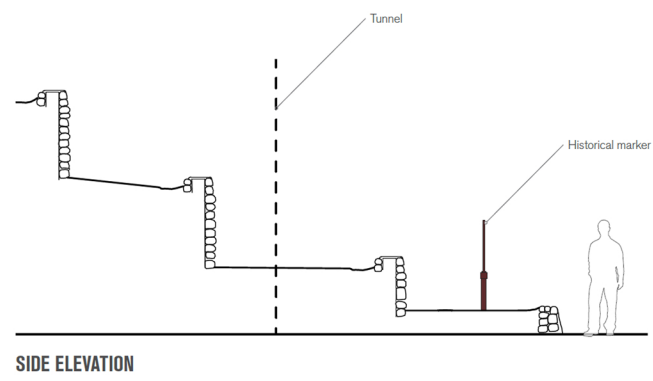

EDDIE ROBINSON

Head Coach – Grambling State University

Coached Grambling to a win in the Pasadena Bowl, known as the Junior Rose Bowl in 1968 at the iconic Rose Bowl Stadium. For 56 years, from 1941 to 1942 and again from 1945 to 1997, he was the head coach at Grambling State University, a historically black university (HBCU) in Grambling, Louisiana. Robinson is recognized by many college football experts as one of the greatest coaches in history. During a period in college football history when black players were not allowed to play for southern college programs, Robinson built Grambling State into a "small" college football powerhouse. He retired in 1997 with a record of 408-165-15. Robinson coached every single game from the field and was inducted into the College Football Hall of Fame in 1997. Robinson is arguably the most successful college football coach in FCS history and third most victories in college football history.